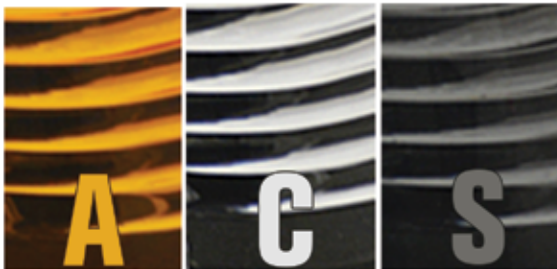

Lenses available in