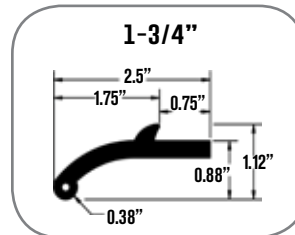

## Dimensions

MOUNTING STYLE

Part No.	Description
52-205	Black 2 pc. kit 72" lengths
52-206	Black 4 pc. kit 72" lengths

# Heavy-Duty & HD Steel Reinforced

- Tough & Sturdy 1/4" thick material
- Available in two sizes, 1-3/4" or 2-1/2"
- Built-in curvature for a custom fit
- Wire insert on outer edge for added rigidity (Steel Reinforced)
- Wire can be hand formed to match tight curvatures (Steel Reinforced)

## Dimensions

HD STEEL REINFORCED

MOUNTING STYLE

Heavy Duty Steel Reinforced		Heavy Duty Non Reinforced		Description
2 1/2" Wide Part No.	1 3/4" Wide Part No.	2 1/2" Wide Part No.	1 3/4" Wide Part No.	
52-188	52-191	52-132	52-194	Black 2 pc. kit 58" lengths
52-189	52-192	52-136	52-195	Black 4 pc. kit 58" lengths
52-187	52-198	52-149	52-197	Black 25ft. bulk roll
52-190	52-193	52-150	52-196	Black 50ft. bulk roll