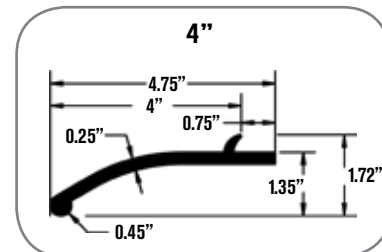

Dimensions

Part No.	Description
52-171	Black 2 pc. kit 58" lengths
52-173	Black 25ft. bulk roll
52-172	Black 50ft. bulk roll