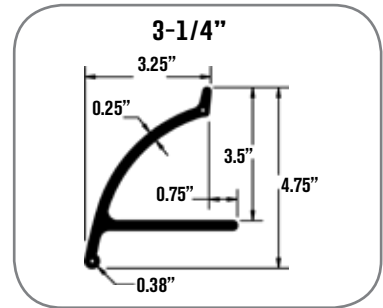

## Dimensions

MOUNTING STYLE

Part No.	Description
52-205	Black 2 pc. kit 72" lengths
52-206	Black 4 pc. kit 72" lengths