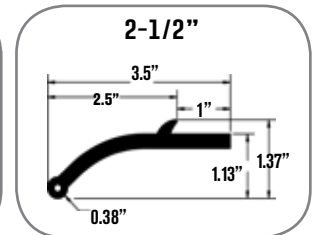

## Dimensions

MOUNTING STYLE

Part No.	Description
52-205	Black 2 pc. kit 72" lengths
52-206	Black 4 pc. kit 72" lengths

# Heavy-Duty & HD Steel Reinforced

- Tough & Sturdy 1/4" thick material
- Available in two sizes, 1-3/4" or 2-1/2"
- Built-in curvature for a custom fit
- Wire insert on outer edge for added rigidity (Steel Reinforced)
- Wire can be hand formed to match tight curvatures (Steel Reinforced)

## Dimensions

HD STEEL REINFORCED

MOUNTING STYLE

Heavy Duty Steel Reinforced		Heavy Duty Non Reinforced		Description
2 1/2" Wide Part No.	1 3/4" Wide Part No.	2 1/2" Wide Part No.	1 3/4" Wide Part No.	
52-188	52-191	52-132	52-194	Black 2 pc. kit 58" lengths
52-189	52-192	52-136	52-195	Black 4 pc. kit 58" lengths
52-187	52-198	52-149	52-197	Black 25ft. bulk roll
52-190	52-193	52-150	52-196	Black 50ft. bulk roll