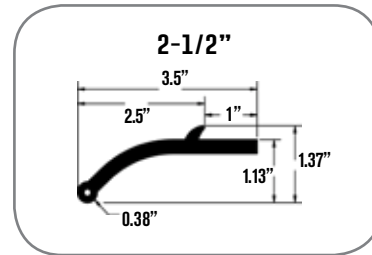

## Dimensions

HD STEEL REINFORCED

MOUNTING STYLE

Heavy Duty Steel Reinforced		Heavy Duty Non Reinforced		Description
2 1/2" Wide Part No.	1 3/4" Wide Part No.	2 1/2" Wide Part No.	1 3/4" Wide Part No.	
52-188	52-191	52-132	52-194	Black 2 pc. kit 58" lengths
52-189	52-192	52-136	52-195	Black 4 pc. kit 58" lengths
52-187	52-198	52-149	52-197	Black 25ft. bulk roll
52-190	52-193	52-150	52-196	Black 50ft. bulk roll

### Dimensions

Part No.	Description
52-155	Black 2 pc. kit 58" lengths
52-156	Black 4 pc. kit 58" lengths
52-154	Black 25ft. bulk roll
52-157	Black 50ft. bulk roll