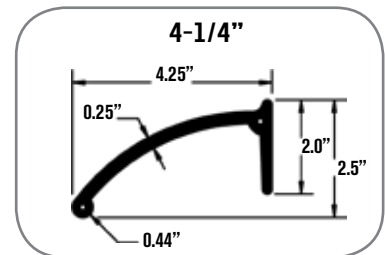

Dimensions

MOUNTING STYLE

Part No.	Description
52-175	Black 2 pc. kit 58" lengths
52-178	Black 25ft. bulk roll
52-179	Black 50ft. bulk roll