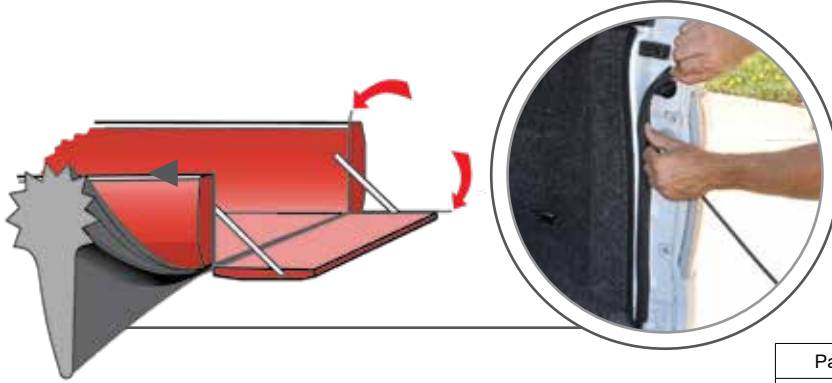

Protector Series

Tailgate Sealer

- Keeps bed area clean, quiet & seals out exhaust fumes & moisture
- Ideal for use with camper shells & tonneau covers
- Constructed of high quality E.P.D.M. rubber
- No drilling required, installs in seconds with automotive-grade 3M™ tape

Part No.	Description	Qty
25-510	10' Length	Each