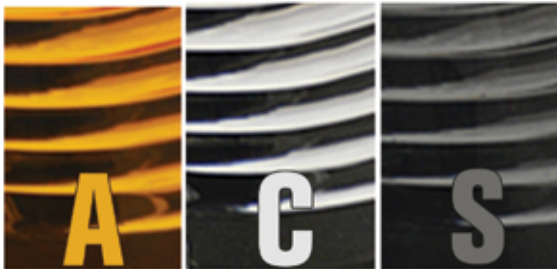

# ***Chevy / GMC Style Hi-Five Cab Roof Lights***

- Available in L.E.D.
- Lights illuminate in amber
- Adapts to flat & curved surfaces

**Lenses available in**

**AMBER CLEAR SMOKE**

- ✓ **Maximum Visibility**
- ✓ **Meets S.A.E. Specs**
- ✓ **Includes all Hardware**
- ✓ **Sold in Complete Kits**