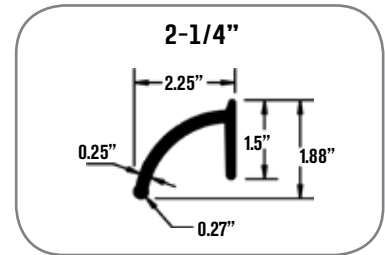

No-Lip Side Mount

- **Tough & sturdy 1/4" thick material**
- **Extends width of fenderwell by 2-1/4"**
- **Built-in curvature for smooth wrinkle-free fit**

Dimensions

MOUNTING STYLE

Part No.	Description
52-170	Black 2 pc. kit 58" lengths
52-168	Black 25ft. bulk roll
52-169	Black 50ft. bulk roll