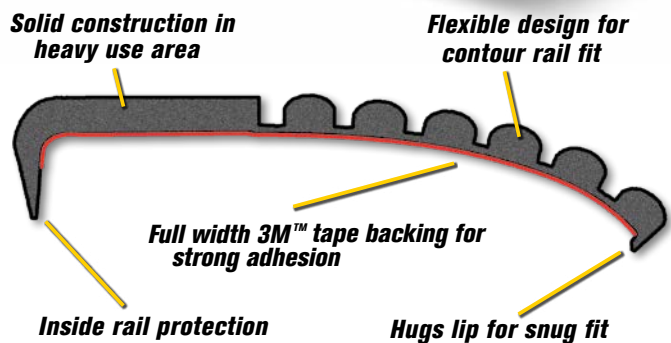

Bulk Rolls

- 3-3/4" bed rail vinyl or 1" bulkhead vinyl

Part No.	Description	Qty
21-104	3-3/4" Bed Rail x 70'	Bulk Roll, Each
21-103	1" Bulkhead x 100'	Bulk Roll, Each